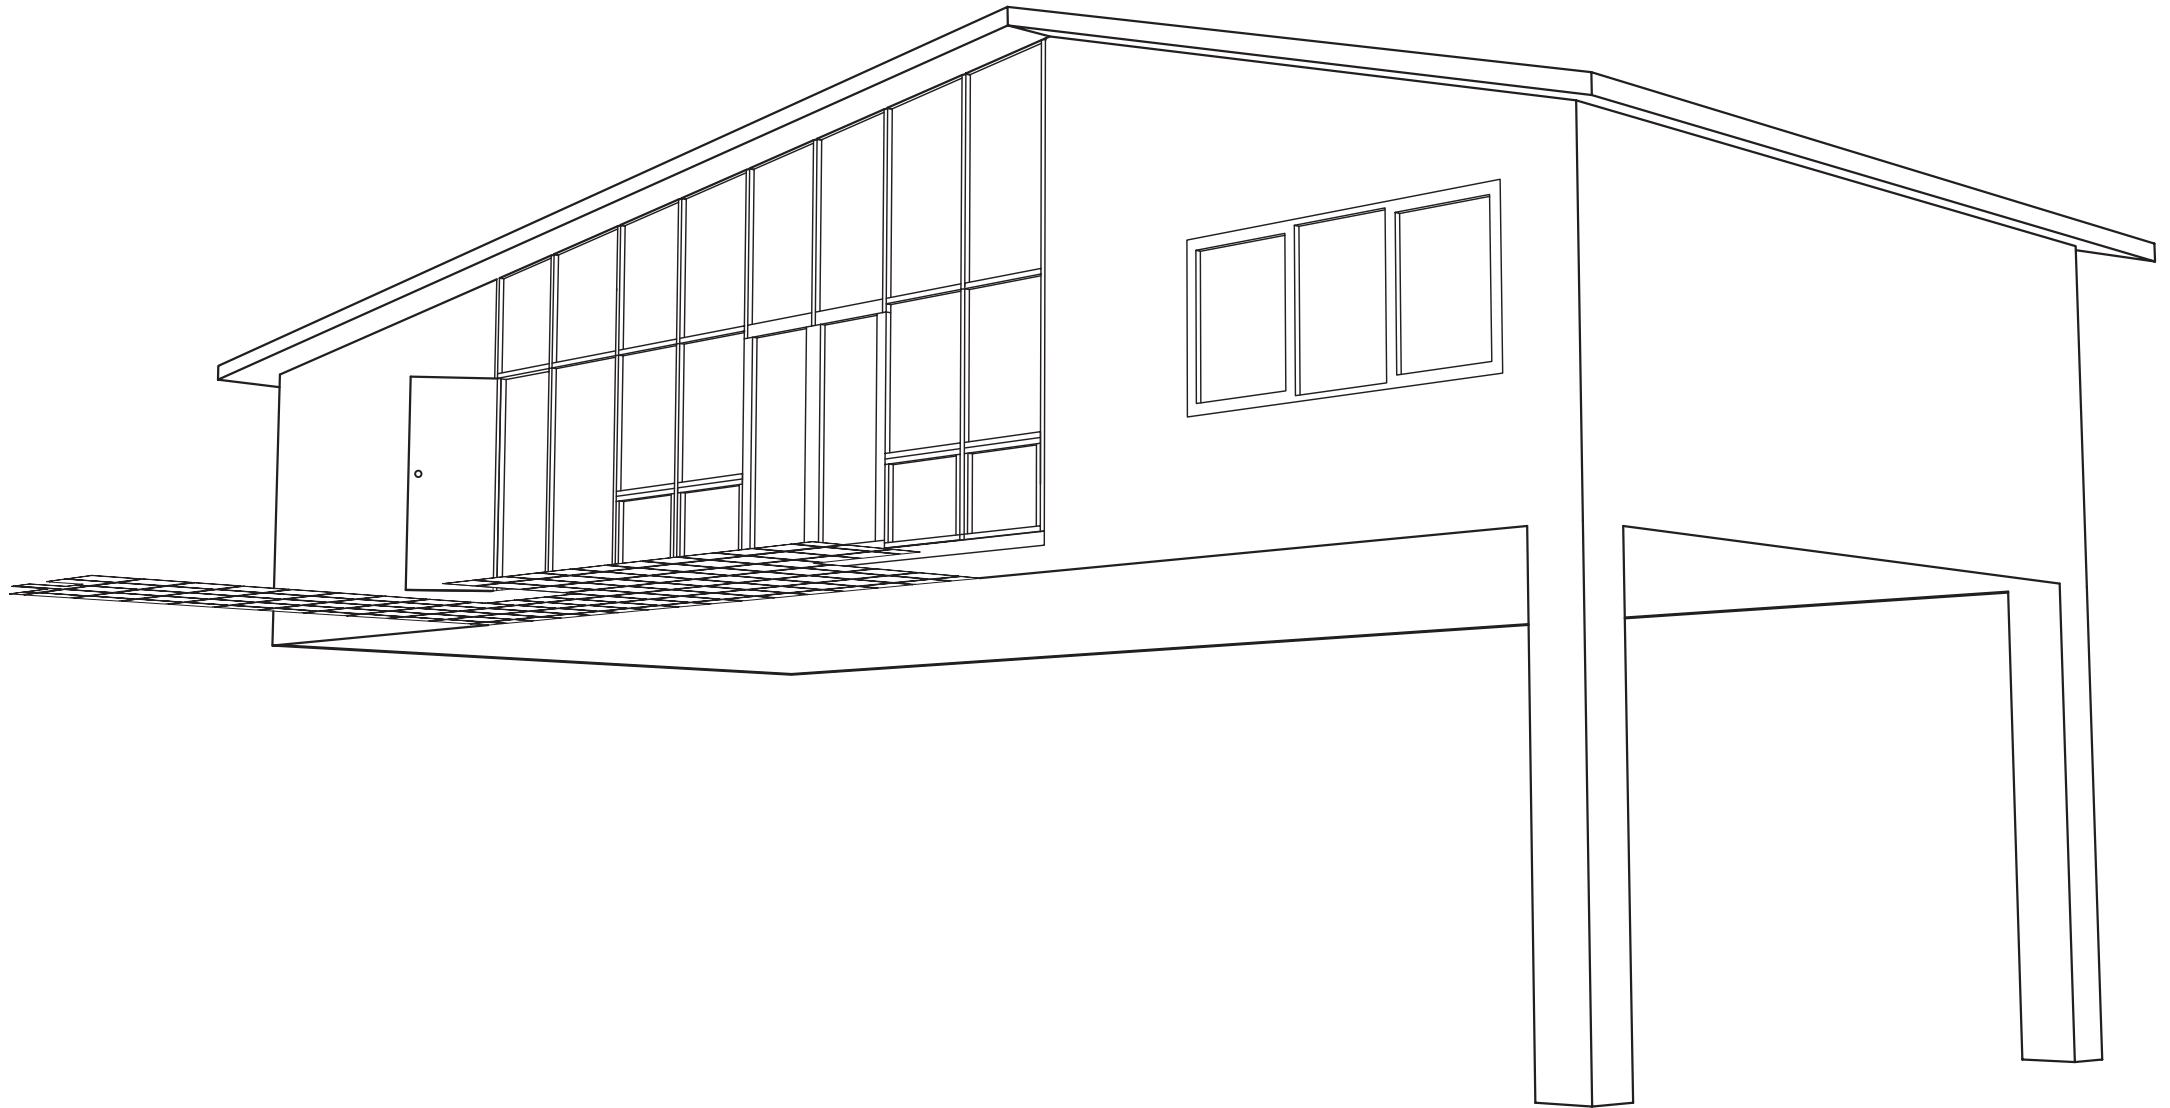

ARCHCOMM UNIT 2
Make2D Perspective
THE AGE DREAM HOUSE (demolished)
by Neil Clerehan. Built in 1955

Loo Chern Yang // s3142453
Tim Schork + Nick Ruljancich

ARCHCOMM UNIT 2
Exterior Rendered View
THE AGE DREAM HOUSE (demolished)
by Neil Clerehan. Built in 1955

Loo Chern Yang // s3142453
Tim Schork + Nick Ruljancich

ARCHCOMM UNIT 2
Interior Rendered View
THE AGE DREAM HOUSE (demolished)
by Neil Clerehan. Built in 1955

Loo Chern Yang // s3142453
Tim Schork + Nick Ruljancich

ARCHCOMM UNIT 2
Manipulated + Distorted View
"A Green Dream of Architecture"
by Loo Chern Yang

Loo Chern Yang // s3142453
T: Tim Schork + Nick Ruljancich