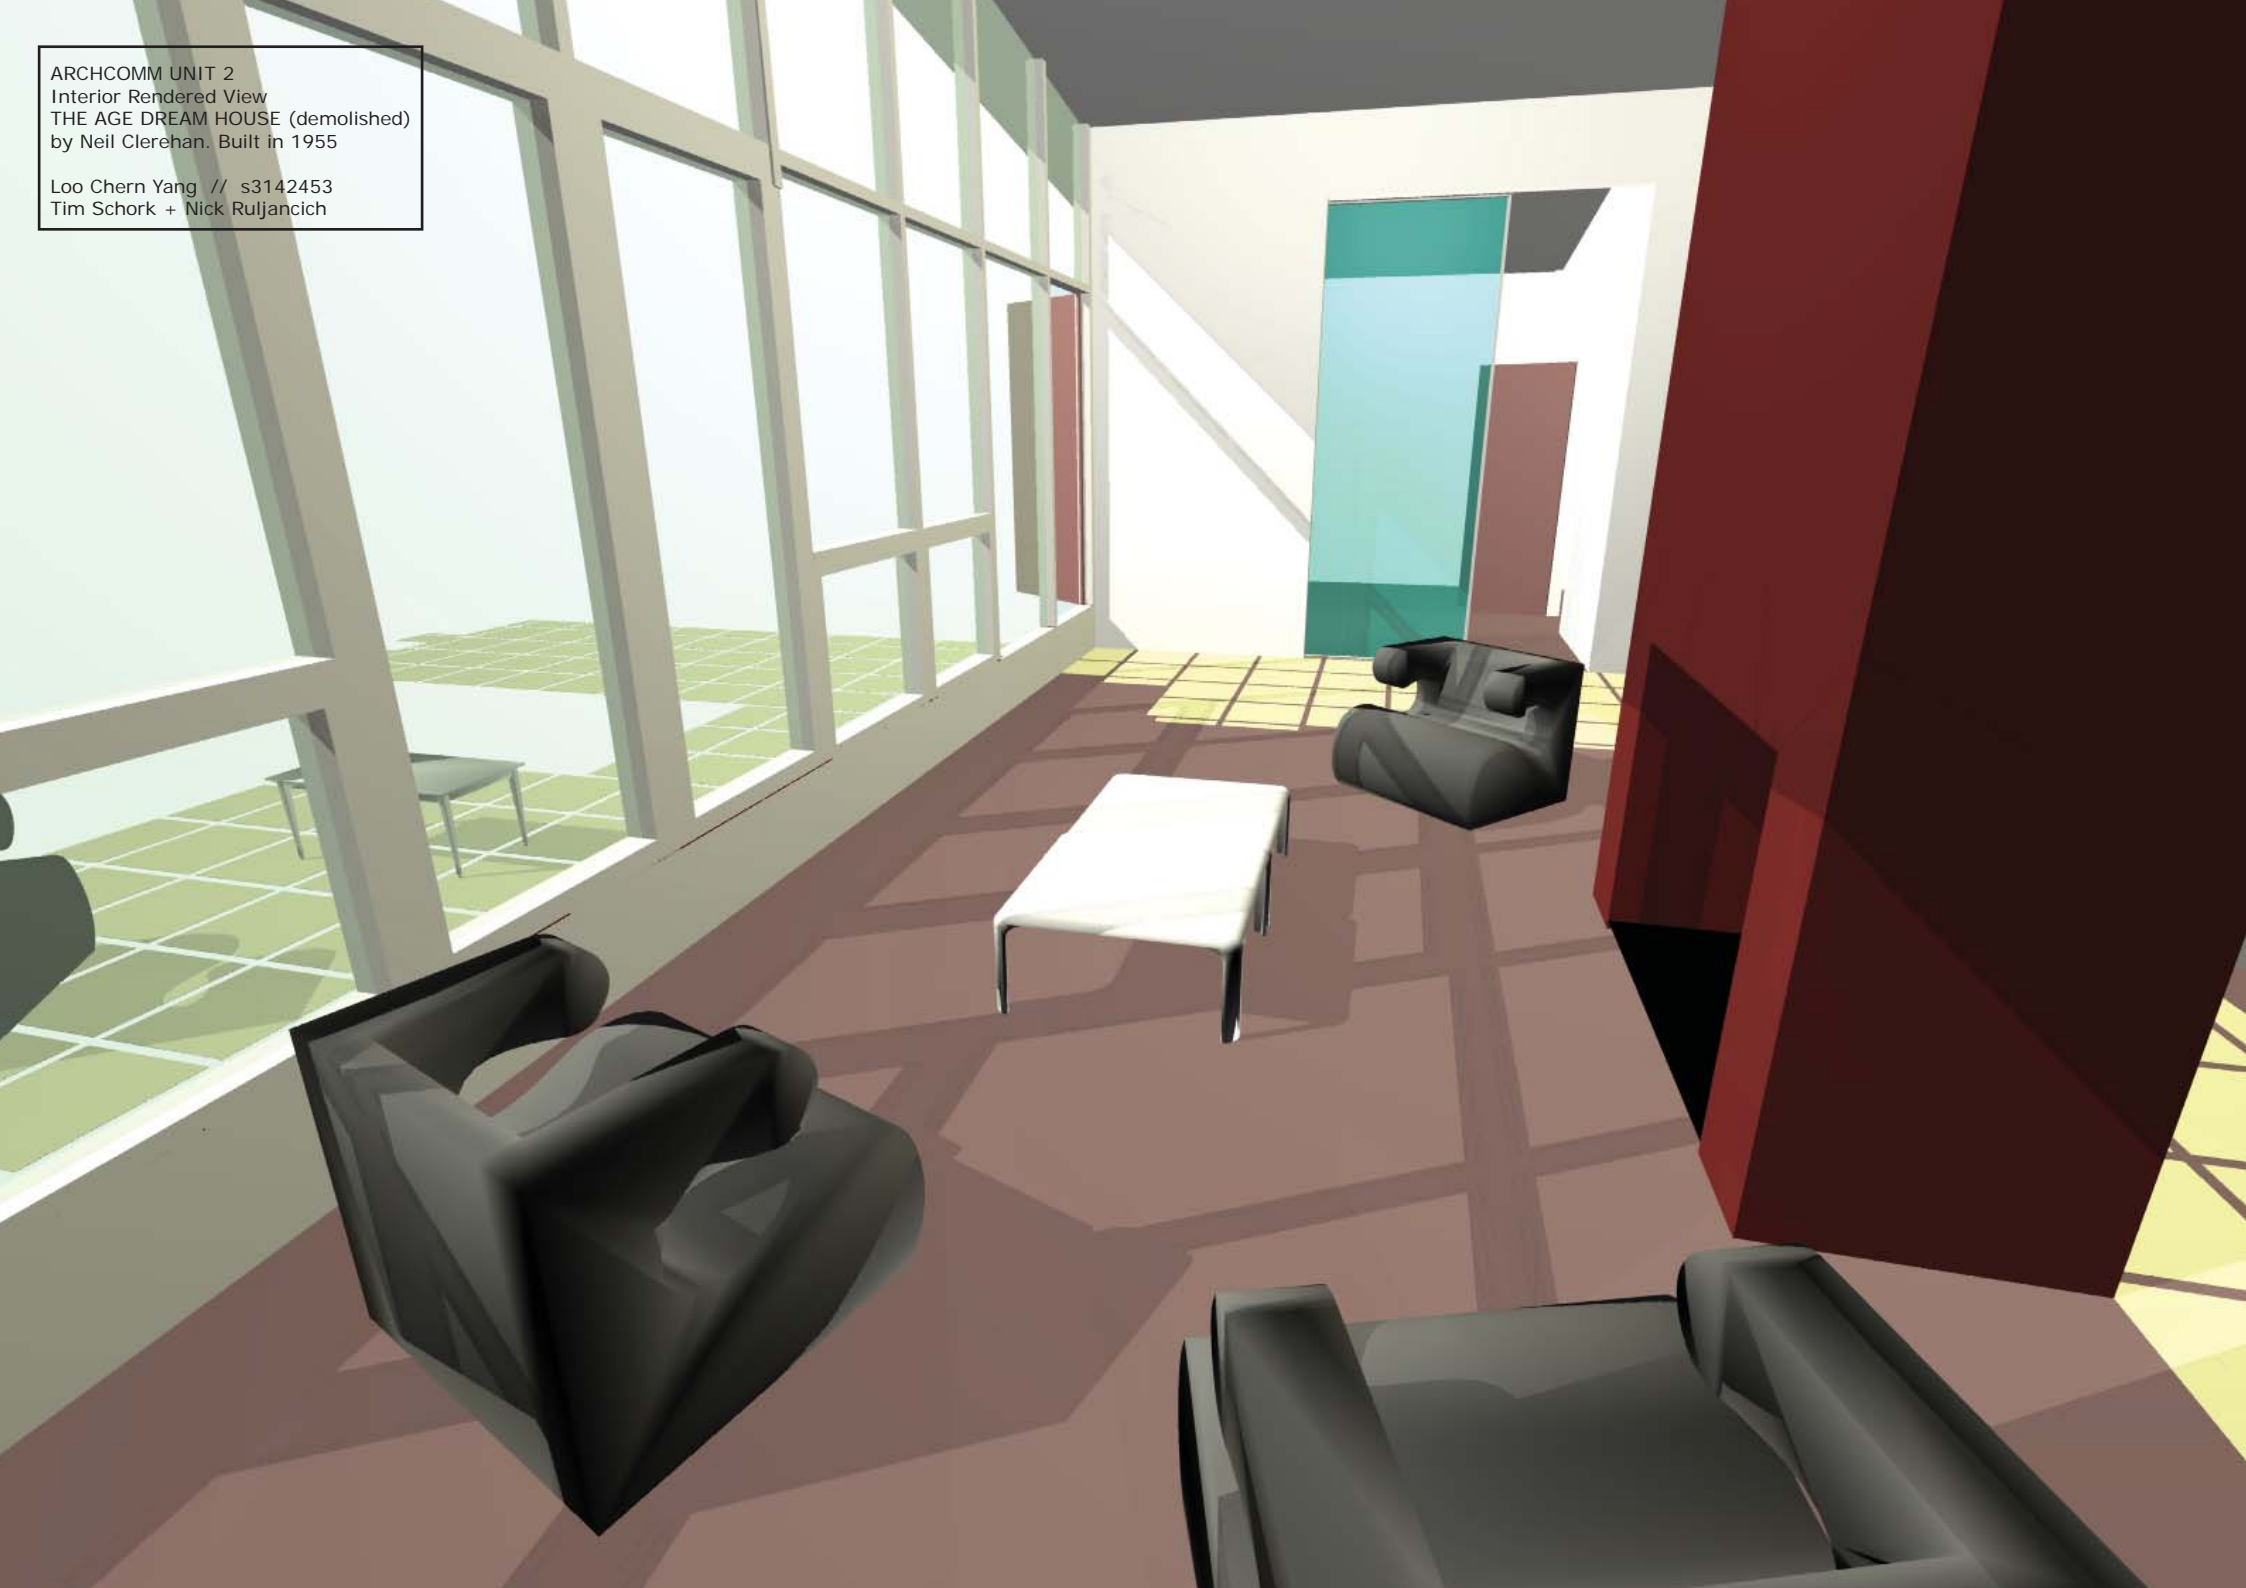

ARCHCOMM UNIT 2
Make2D Perspective
THE AGE DREAM HOUSE (demolished)
by Neil Clerehan. Built in 1955

Loo Chern Yang // s3142453
Tim Schork + Nick Ruljancich

ARCHCOMM UNIT 2
Exterior Rendered View
THE AGE DREAM HOUSE (demolished)
by Neil Clerehan. Built in 1955

Loo Chern Yang // s3142453
Tim Schork + Nick Ruljancich

ARCHCOMM UNIT 2
Interior Rendered View
THE AGE DREAM HOUSE (demolished)
by Neil Clerehan. Built in 1955

Loo Chern Yang // s3142453
Tim Schork + Nick Ruljancich