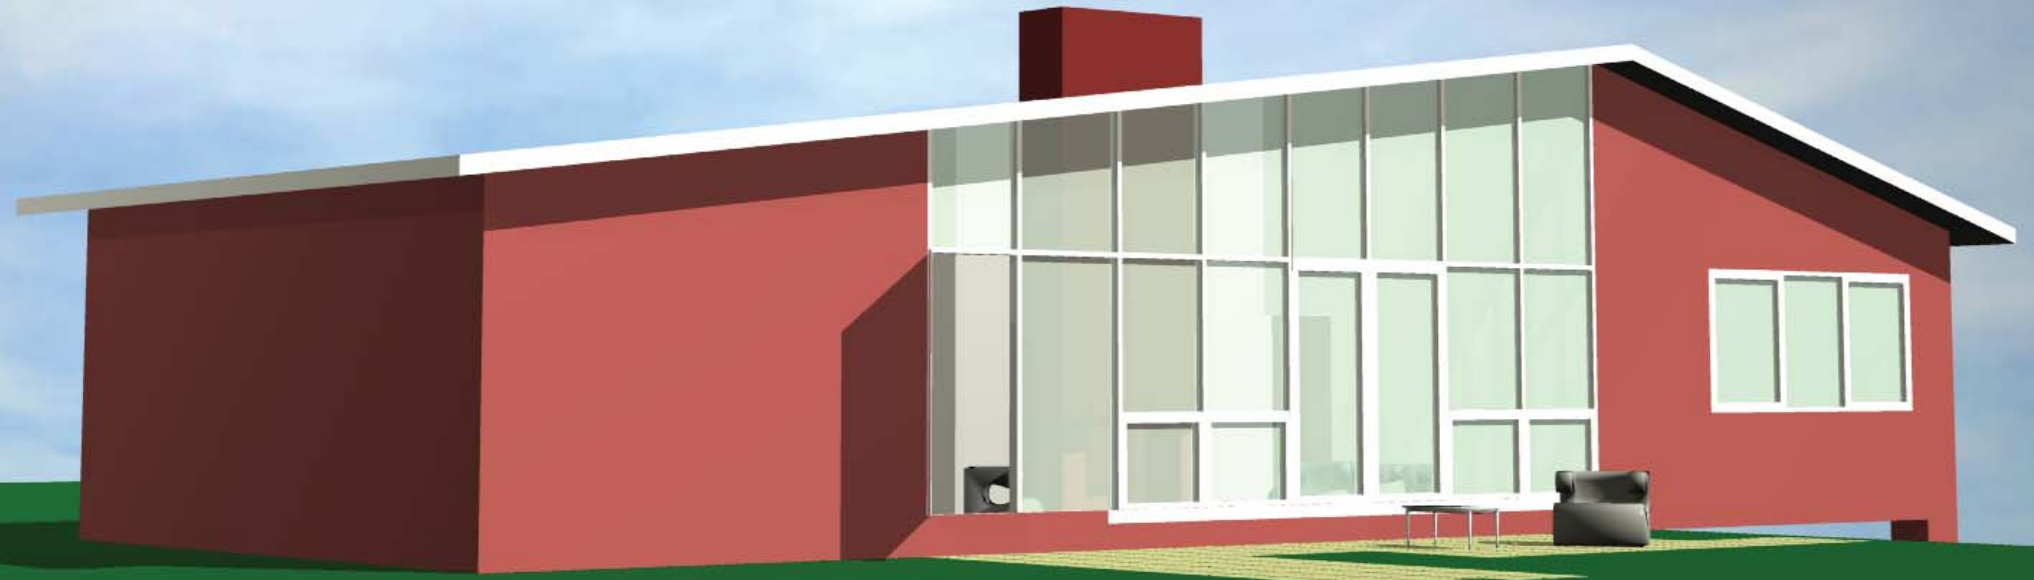

ARCHCOMM UNIT 2
Make2D Perspective
THE AGE DREAM HOUSE (demolished)
by Neil Clerehan. Built in 1955

Loo Chern Yang // s3142453
Tim Schork + Nick Ruljancich

ARCHCOMM UNIT 2
Exterior Rendered View
THE AGE DREAM HOUSE (demolished)
by Neil Clerehan. Built in 1955

Loo Chern Yang // s3142453
Tim Schork + Nick Ruljancich

ARCHCOMM UNIT 2
Interior Rendered View
THE AGE DREAM HOUSE (demolished)
by Neil Clerehan. Built in 1955

Loo Chern Yang // s3142453
Tim Schork + Nick Ruljancich

ARCHCOMM UNIT 2
Manipulated + Distorted View
"A Green Dream of Architecture"
by Loo Chern Yang

Loo Chern Yang // s3142453
T: Tim Schork + Nick Ruljancich